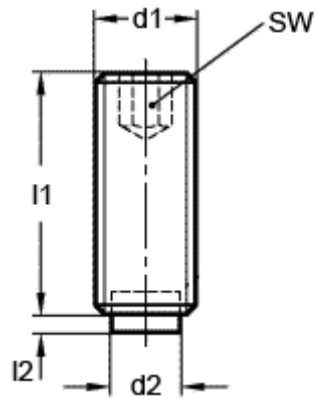

Data Sheet

Article number: 20930647

Description: E+G Grub screw
GN 913.3-M8-40-MS

Measures

d1 = M8
d2 = 6.0
l1 = 40
l2 = 1.5
SW = 4.0